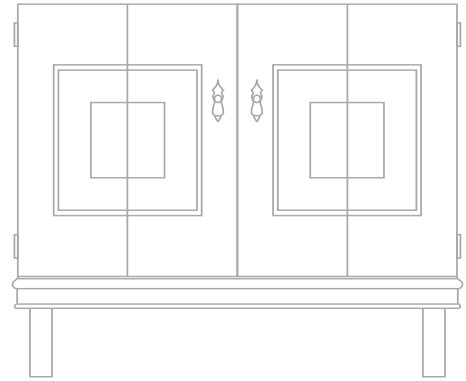

prospero cabinet

- w36" x d22" x h30"
- featured in walnut / walnut burl with antiqued brass hardware
- bifold doors with wrap around hinges
- two adjustable shelves
- *please contact showroom representative for additional pricing and information*