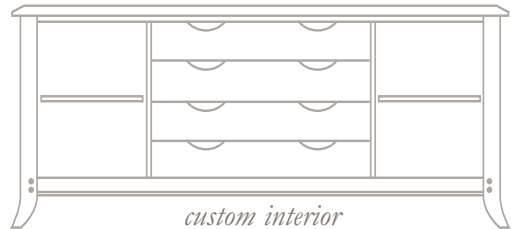

te buffet

- w78 ¼" x d24" x h34"
- featured in solid cherry
- touch release doors, european hinges and full extension slides
- standard interior includes two center drawers and three adjustable shelves
- custom interiors available
- *please contact showroom representative for additional pricing and information*