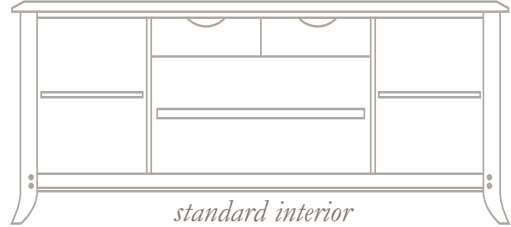

te buffet

- w78 ¼" x d24" x h34"
- featured in solid cherry
- touch release doors, european hinges and full extension slides
- standard interior includes two center drawers and three adjustable shelves
- custom interiors available
- *please contact showroom representative for additional pricing and information*