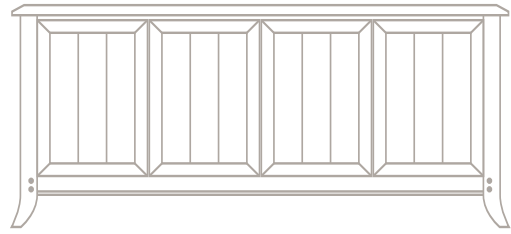

te buffet

- w78 ¼" x d24" x h34"
- featured in solid cherry
- touch release doors, european hinges and full extension slides
- standard interior includes two center drawers and three adjustable shelves
- custom interiors available
- *please contact showroom representative for additional pricing and information*