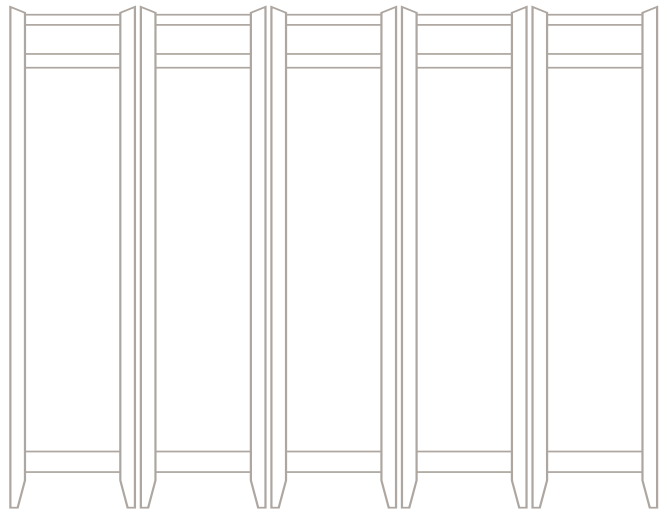

flower folding screen

- 5 panels, each w18" x h72"
- featured in mahogany
- rare antique luxfer “flower” prism tiles
- screen is double sided
- the featured “flower” prism tile has limited availability due to the scarcity of the tiles
plain prism tiles are also available
- custom screen configurations are available -
3, 4, or 5 panels - Single or doubled sided
- *please contact showroom representative for
additional pricing and information*