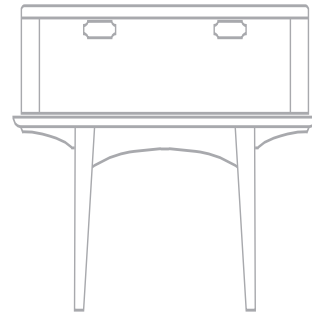

mariner cabinet

- w34" x d18" x h34"
- featured in mahogany with antiqued brass hardware
- drop down door with antiqued brass butler hinges
- inlaid antiqued brass foot details
- single adjustable shelf
- *please contact showroom representative for additional pricing and information*