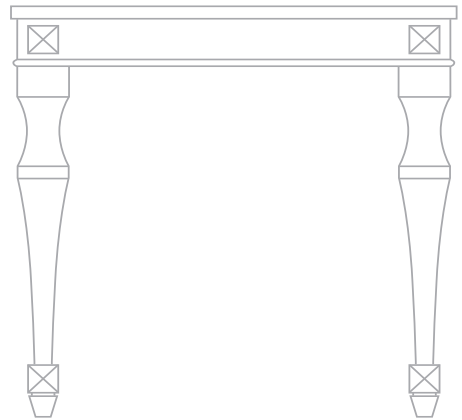

# paladin<sub>table</sub>

- w36" x d36" x h29"
- featured in cherry and alder
- tabletop star with foot and apron "x" detail
- *please contact showroom representative for additional pricing and information*